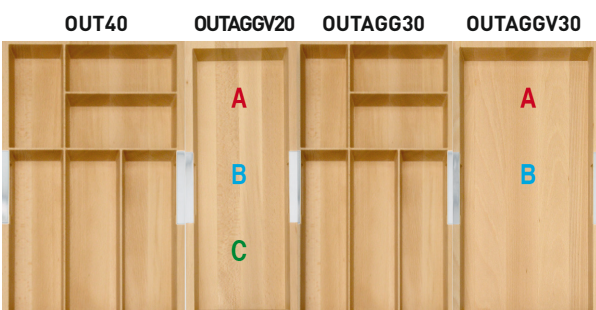

finitura finish	codice code	prezzo price
Faggio naturale oliato Natural beech	-OUT120/3	
Faggio naturale laccato bianco Lacquered white natural beech	XBOUT120/3	
Faggio naturale verniciato nero Lacquered black natural beech	XNOUT120/3	
Faggio naturale verniciato Lacquered natural beech	LOUT120/3	

OUT40 + OUTAGGV20 + OUTAGG30 + OUTAGGV30 dimensione • dimensions mm. 1119 x 472 x h42

Portaposate per cassetto da 120 cm. • Cutlery-tray for 120 cm drawer