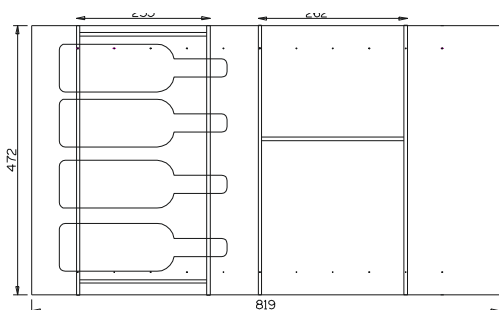

Ash wood bottom, lacquered oak colour

FRED90EBIA

EDKE+EDKB+EDKI+EDKA

ED90 FB

dimensione • dimensions mm. 819 x 472 h137

Per cassetto vano 90 cm • For the pan drawer 90 cm

finitura
finish

codice
code