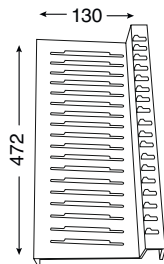

KIT JAZZ LINE • KIT JAZZ LINE™

dimensione • dimensions mm. 130 x 472 x 48

Kit portapiatti • Kit plate-racks

finitura
finish

codice
code

prezzo
price

Frassino verniciato nero
Ash tree lacquered black

N JAZKPP