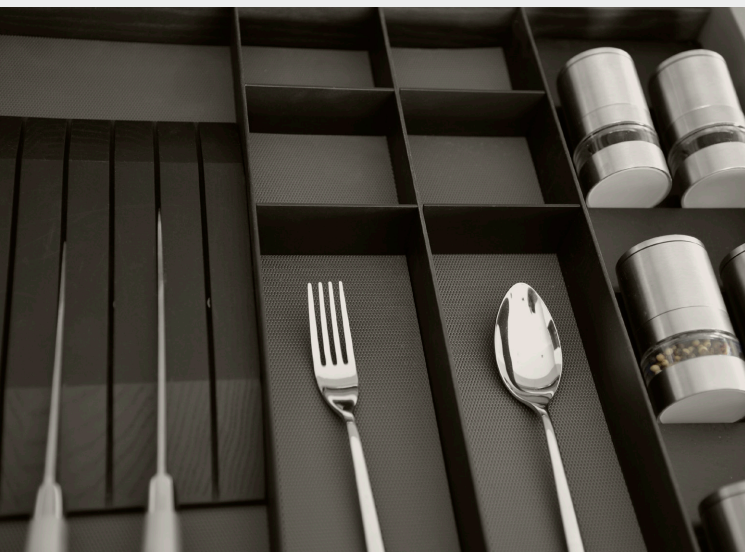

LA LINEA JAZZ legno nero è composta di elementi per l'organizzazione interna dei cassetti.

Realizzata con tappeto antiscivolo completata con elementi in legno di frassino.

The JAZZ line black wood is composed of elements for to organize the inside the kitchens' drawers. It is composed of antislip mat in the bottom and elements made in ash wood.